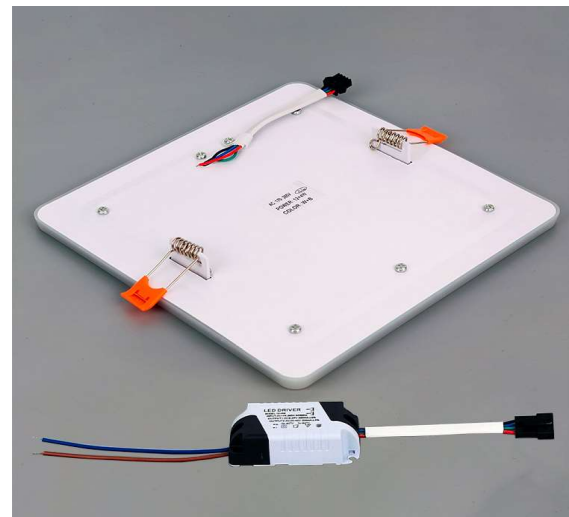

Model: YL-MB12

Watt	Material	White	Color/RGB	Lamp Size	Hole Size	PCs/CTN	Carton Size
6W	Iron	3W	3W	105*105mm	75*75mm	100	57.5*40*24cm
9W	Iron	6W	3W	145*145mm	105*105mm	50	77.5*38*17cm
16W	Iron	12W	4W	195*195mm	155*155mm	30	61.5*38*22cm
24W	Iron	18W	6W	245*245mm	210*210mm	20	51*40*27cm
36W	Iron	24W	12W	320*320mm	285*285mm	20	66*40*34.5cm