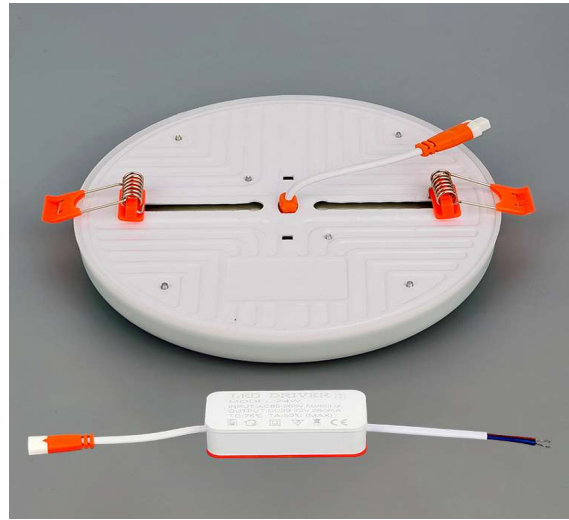

Model: YL-MB07

Watt	Material	LED QTY	Luminous	Lamp Size	Hole Size	PCs/CTN	Carton Size
9W	Iron	2835-46D	770lm	D85mm	D70mm	100	48.5*47*20.5cm
12W	Iron	2835-56D	850lm	D100mm	D85mm	100	57.5*47*24cm
18W	Iron	2835-90D	1550lm	D120mm	D105mm	60	47*40.5*28cm
24W	Iron	2835-120D	2160lm	D170mm	D155mm	40	47*37*38cm
32W	Iron	2835-180D	2790lm	D225mm	D205mm	30	70.5*47*24.5cm
36W	Iron	2835-252D	3250lm	D225mm	D205mm	30	70.5*47*24.5cm
48W	Iron	2835-240D	3460lm	D300mm	D285mm	20	62*47*32cm