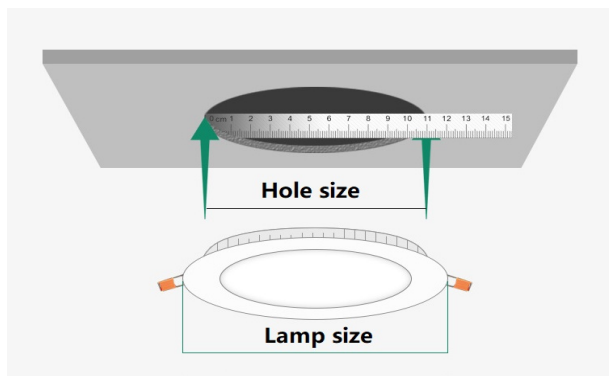

# Panel lights

Embedded mounting

Surface mounting

6000K  
White light

4000K  
Neutral light

3000K  
Warm white

Dimensional measurement specification

Highlight LED chip