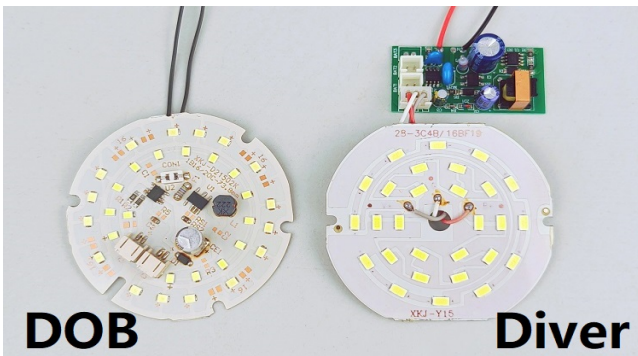

DOB: integrated power supply. It is cheap but cannot withstand large voltage fluctuations.
Driver: separated power supply. It is expensive but can withstand 4KV surges.