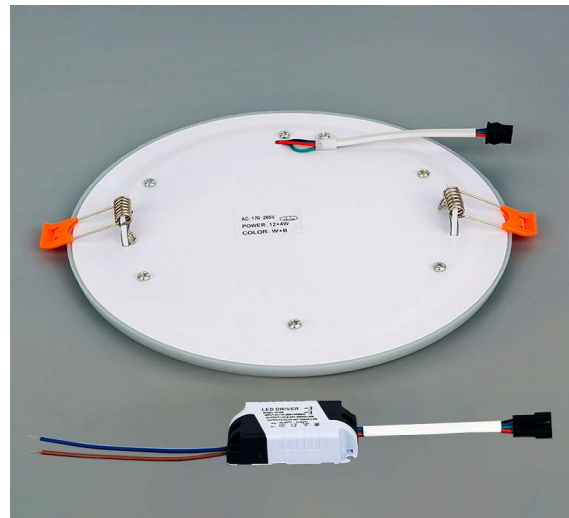

Model: YL-MB11

Watt	Material	White	Color/RGB	Lamp Size	Hole Size	PCs/CTN	Carton Size
6W	Iron	3W	3W	D105mm	D75mm	100	57.5*40*24cm
9W	Iron	6W	3W	D145mm	D105mm	50	77.5*38*17cm
16W	Iron	12W	4W	D195mm	D155mm	30	61.5*38*22cm
24W	Iron	18W	6W	D245mm	D210mm	20	51*40*27cm
36W	Iron	24W	12W	D320mm	D285mm	20	66*40*34.5cm